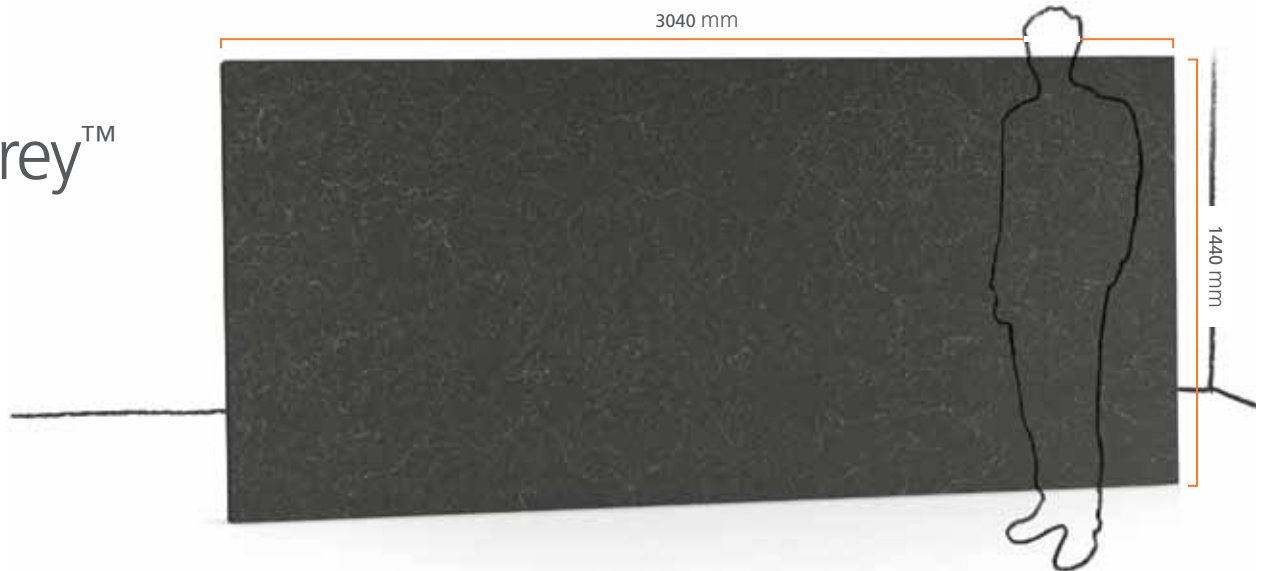

 caesarstone®  
*Classico™*

**5141**  
Frosty Carrina™

• Actual products may vary from printed samples

**5000**  
London Grey™

• Actual products may vary from printed samples

**5220**  
Dreamy Marfil™

• Actual products may vary from printed samples

**5003**  
Piatra Grey™

• Actual products may vary from printed samples

**5380**  
Emperador™

• Actual products may vary from printed samples

*Go on, express yourself with Caesarstone.*

We'd love to hear from you. For more design ideas, queries and for your local distributor, visit our website: [www.caesarstone.sg](http://www.caesarstone.sg)